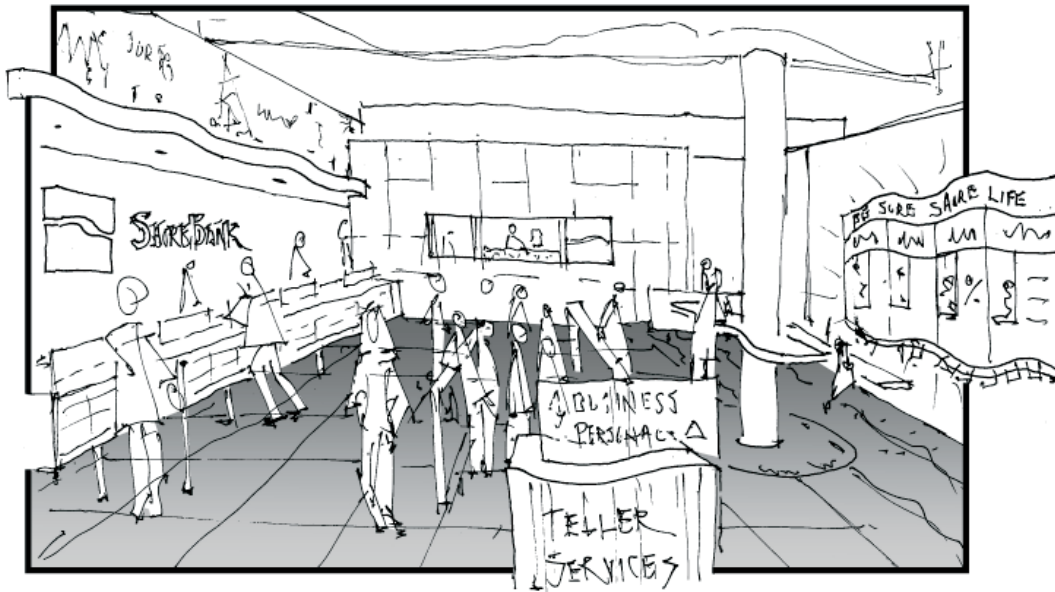

# WADE ZIPERSTEIN

Merchandising Plan  
ShoreBank

Wall Mounted Fixture

Changeable Graphic Transparency

My Role: Project Architect  
Architect: Florian Architects

# WADE ZIPERSTEIN

Merchandising Plan  
ShoreBank

Bank Entry and Special Services Desk

Teller Queuing

My Role: Project Architect  
Architect: Florian Architects