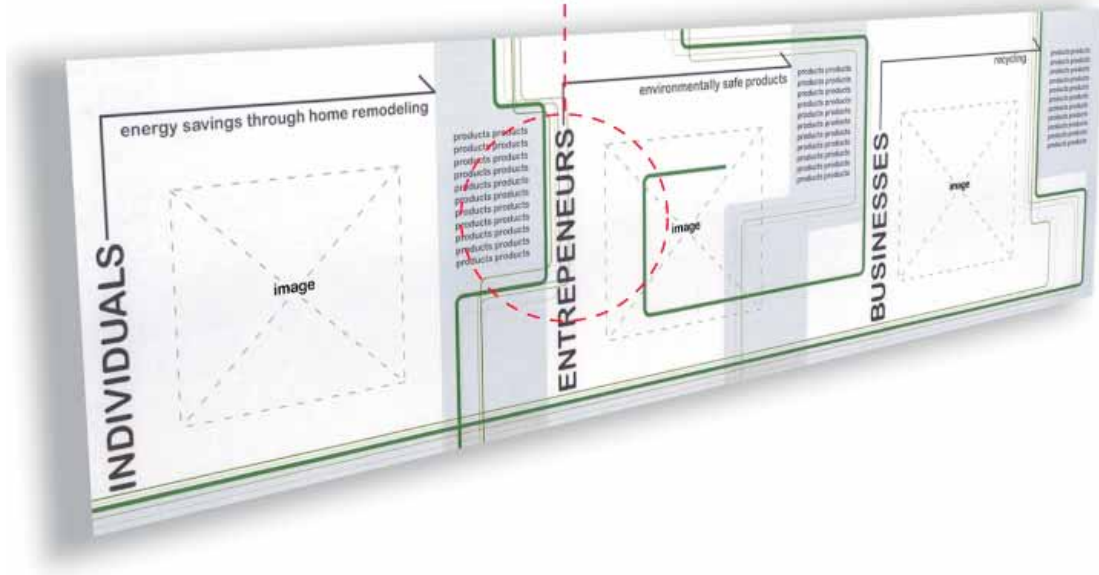

# WADE ZIPERSTEIN

Merchandising Plan  
ShoreBank

Wall Mounted Fixture

Changeable Graphic Transparency

My Role: Project Architect  
Architect: Florian Architects

# WADE ZIPERSTEIN

Merchandising Plan  
ShoreBank

Bank Entry and Special Services Desk

Teller Queuing

My Role: Project Architect  
Architect: Florian Architects