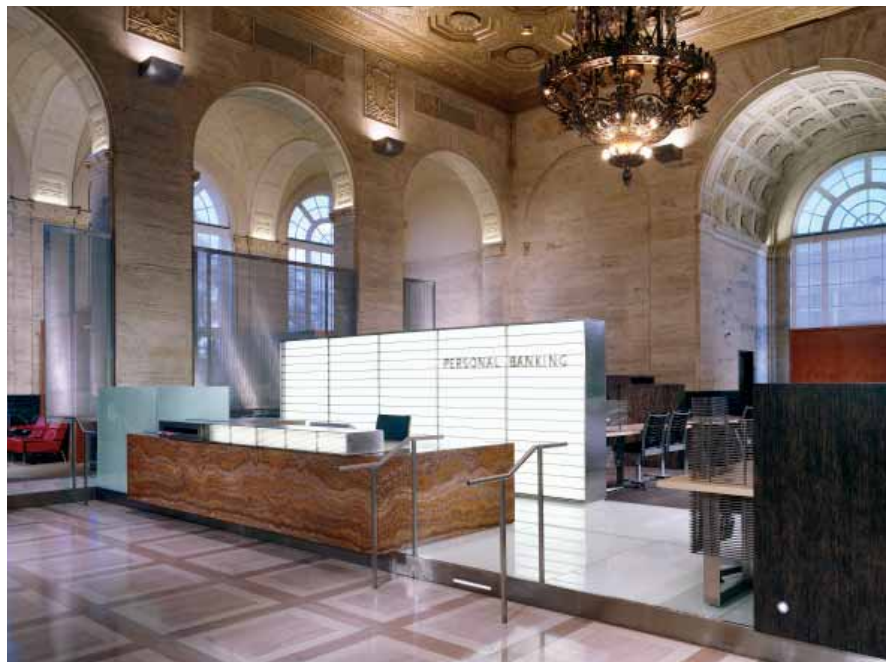

View to Teller Pavillion

My Role: Project Architect
Architect: Florian Architects
Photographer: Barbara Karant

WADE ZIPERSTEIN

Wade Ziperstein, Assoc. AIA, LEED AP BD+C

1210 Hartford Avenue, Saint Paul, MN 55116
773.383.1443 wade@wadeziperstein.com www.wadeziperstein.com

Hyde Park Bank

Teller Pavillion

Reception

My Role: Project Architect
Architect: Florian Architects
Photographer: Barbara Karant

WADE ZIPERSTEIN

Wade Ziperstein, Assoc. AIA, LEED AP BD+C

1210 Hartford Avenue, Saint Paul, MN 55116
773.383.1443 wade@wadeziperstein.com www.wadeziperstein.com